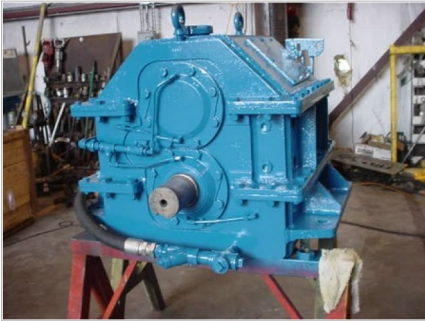

## Oilwell 2010 Rotary Drive Transmission

Completely rebuilt 2010 transmission with mechanically driven lubrication system. Complete data pack upon purchase.

Rating: Not Rated Yet

[Ask a question about this product](#)

Manufacturer [Oilwell](#)

Description

Completely rebuilt 2010 transmission with mechanically driven lubrication system. Complete data pack upon purchase.